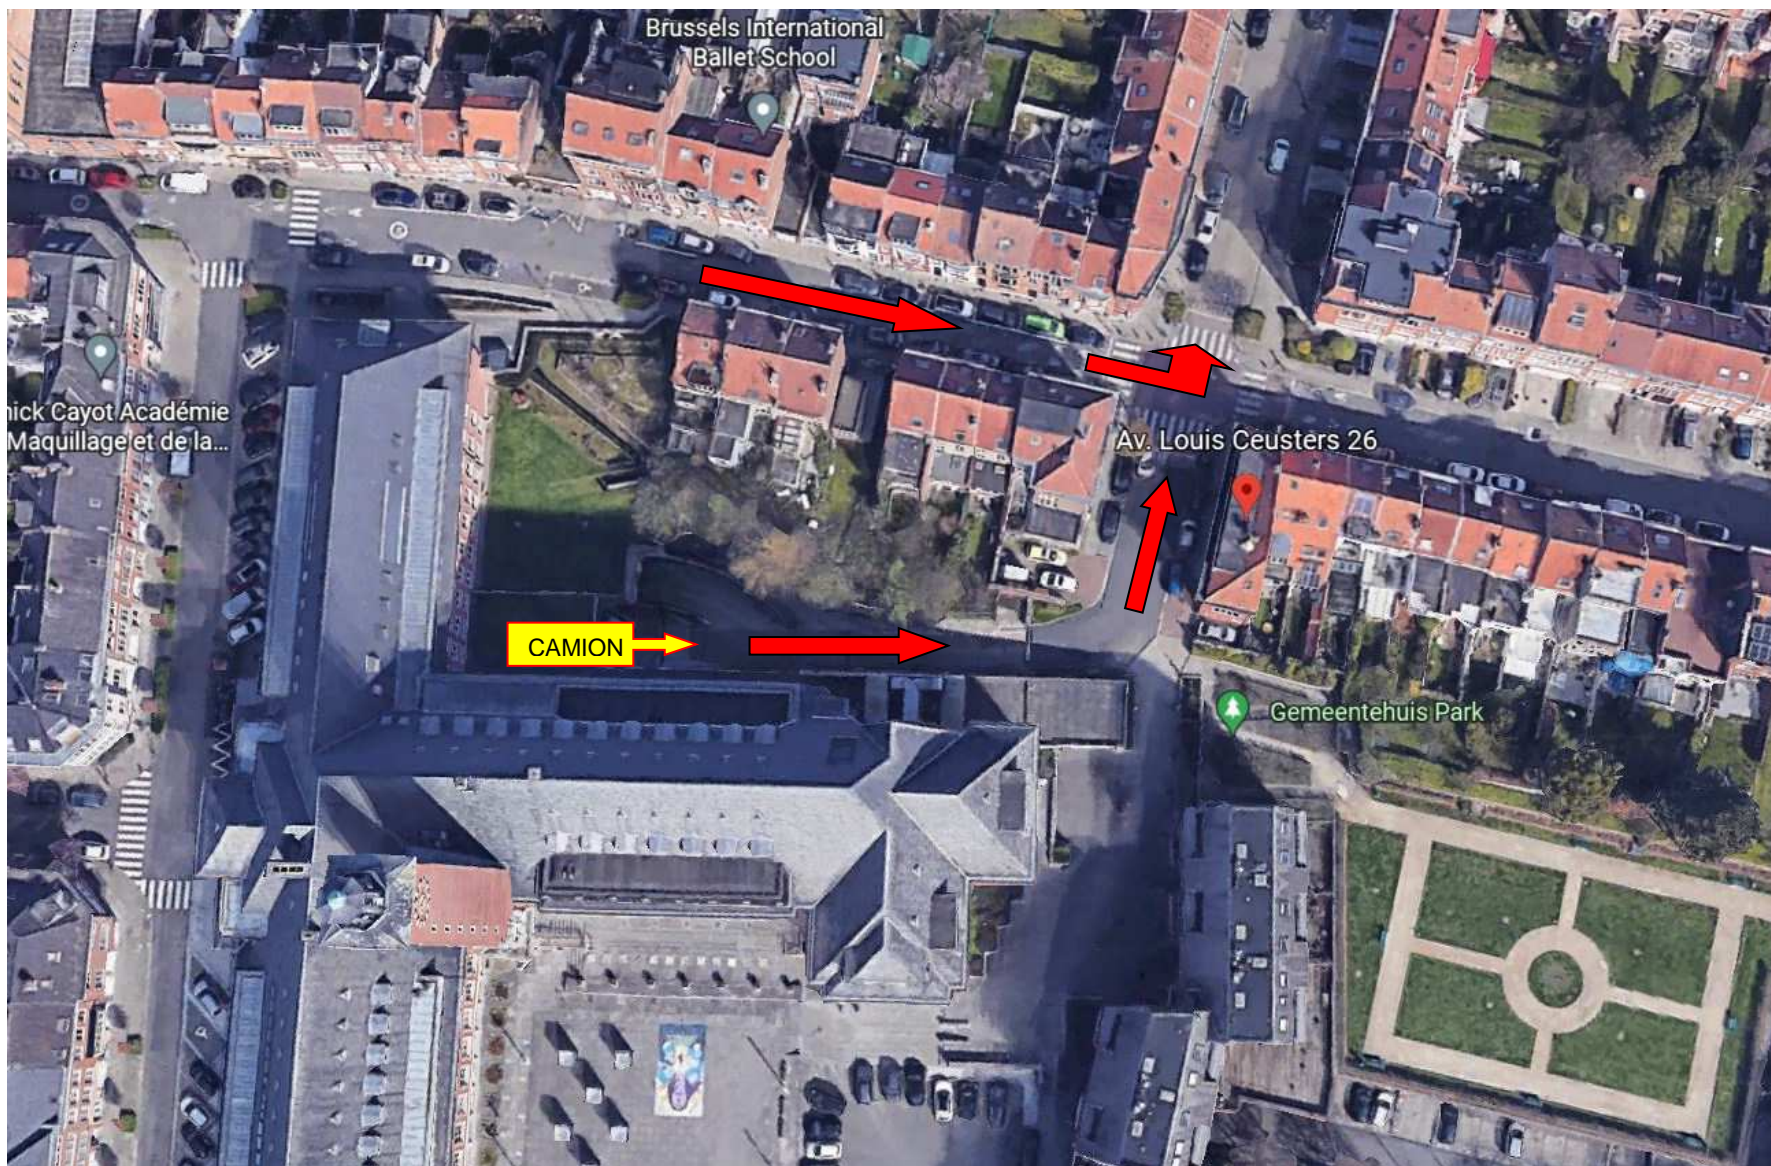

W:Hall / Centre Culturel & de Congrès de WSP ASBL
Avenue Ch. Thielemans, 93 - 1150 Bruxelles
RPM Région de BXL-Capitale - N° d'entreprise : 412.532.585