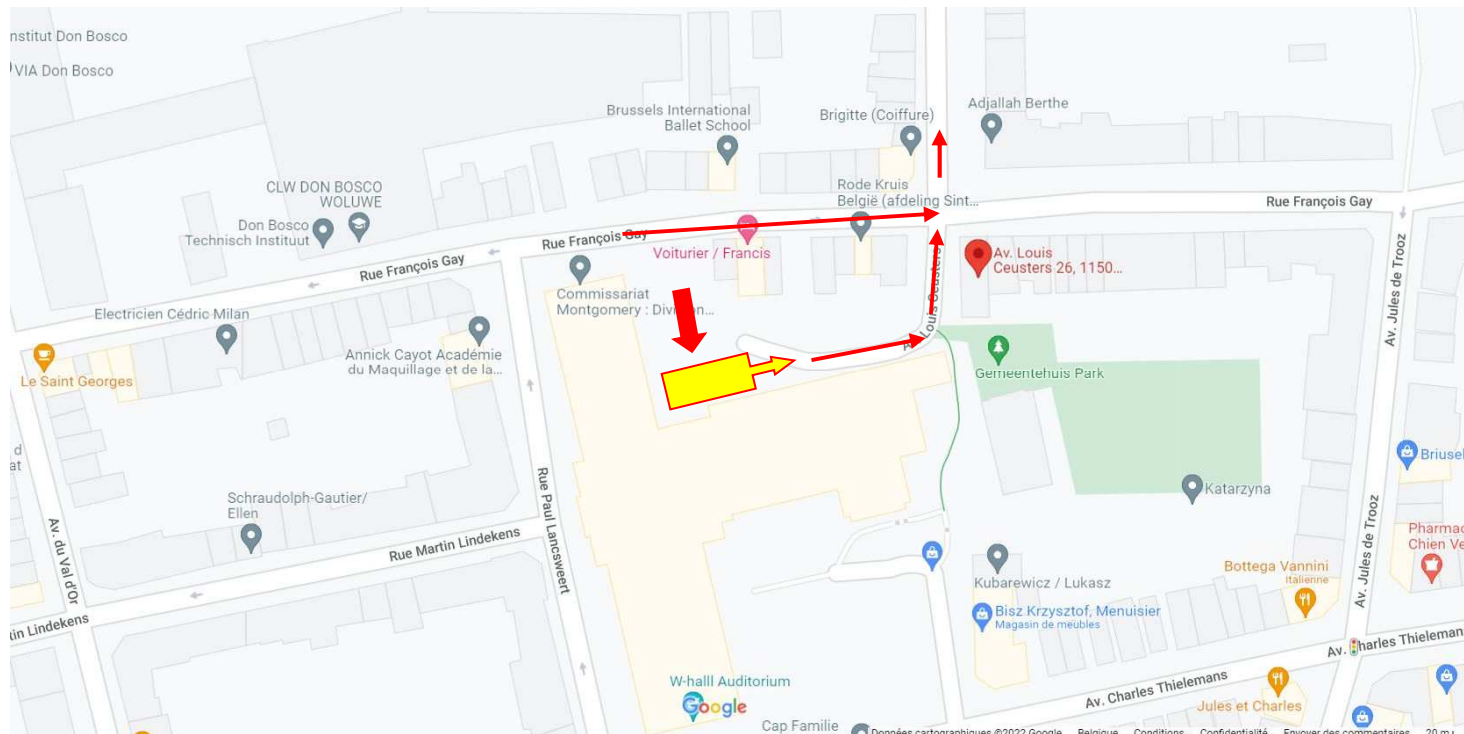

Dock and Artist Parking (1x truck & 3x car)

26 Avenue Louis Ceusters, 1150 Brussels – Belgium

(Ne pas sonner et continuer au bout du chemin)
(Niet aanbellen en doorlopen tot het einde van de straat)
(Do not ring the bell and continue to the end of the street)

**LEVER L'ESSIEU ARRIÈRE DU BUS EN BAS DE LA RAMPE D'ACCÈS AFIN DE NE PAS FROTTER LE TIMON DE LA REMORQUE SUR LE BÉTON
DE ACHTERAS VAN DE BUS ONDERAAN DE OPRIT OPHEFFEN ZODAT DE DISSEL VAN DE AANHANGWAGEN NIET OVER HET BETON SCHUURT
LIFT THE REAR AXLE OF THE BUS AT THE BOTTOM OF THE ACCESS RAMP SO AS NOT TO RUB THE DRAWBAR OF THE TRAILER ON THE CONCRETE**

**W:Hall / Centre Culturel & de Congrès de WSP ASBL
Avenue Ch. Thielemans, 93 - 1150 Bruxelles
RPM Région de BXL-Capitale - N° d'entreprise : 412.532.585**